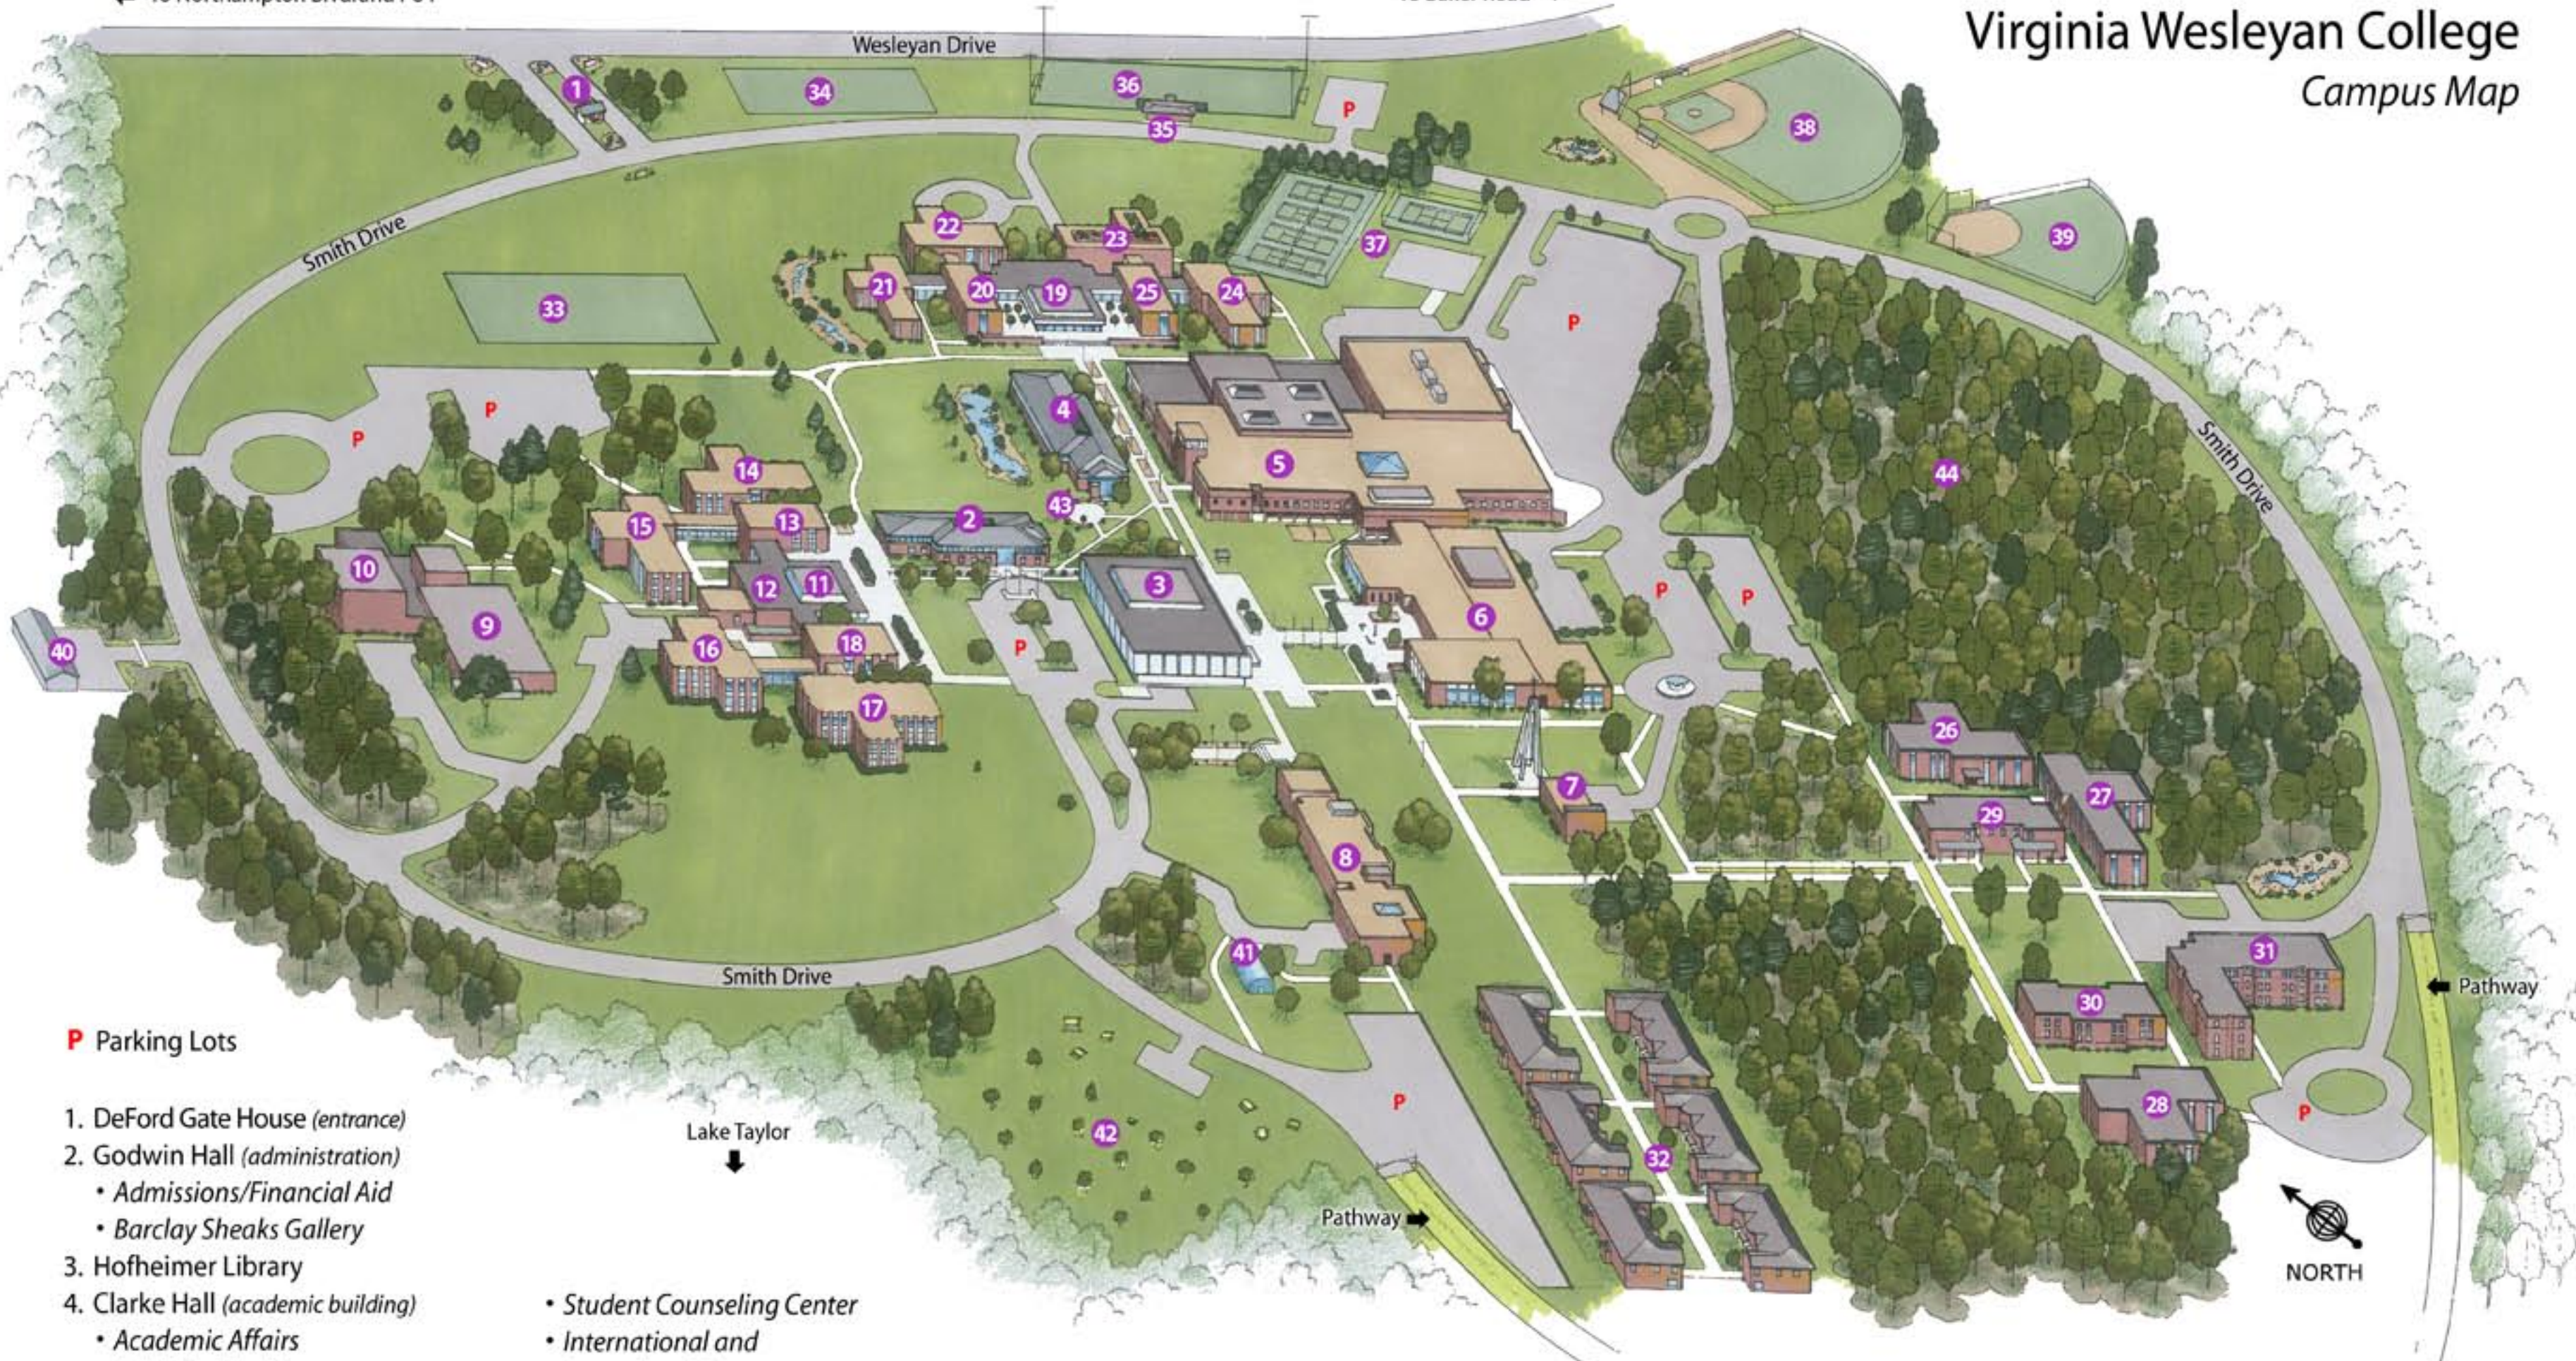

← To Northampton Blvd. and I-64

To Baker Road →

Virginia Wesleyan College Campus Map

P Parking Lots

- 1. DeFord Gate House (entrance)
- 2. Godwin Hall (administration)
 - Admissions/Financial Aid
 - Barclay Sheaks Gallery
- 3. Hofheimer Library
- 4. Clarke Hall (academic building)
 - Academic Affairs
 - Adult Studies Program
 - Center for the Study of Religious Freedom
 - Learning and Writing Center
 - Registrar
- 5. Jane P. Batten Student Center
 - Athletics Suite
 - Career Services
 - Cunningham Multi-Activity Center (C-MAC)
 - Convocation Hall
 - Chaplain
 - Community Service
 - Student Activities

- Student Counseling Center
- International and Intercultural Programs
- Pearce Hospitality Suite
- 6. Boyd Dining Center
 - East and West Dining Halls
 - Business Office
 - Mail and Copy Center
 - Princess Anne Room
 - Shafer Room
- 7. Monumental Chapel & Frank E. Brown Campanile
 - Science Auditorium
- 9. Fine Arts Building
- 10. Hofheimer Theater

BRAY VILLAGE - RESIDENTIAL VILLAGE I

- 11. Eggleston Commons (faculty offices)
- 12. Campus Security
- 13. Pruden Hall
- 14. Eggleston Hall
- 15. Old Hall
- 16. Kellam Hall
- 17. Rose Hall
- 18. Birdsong Hall

RESIDENTIAL VILLAGE II

- Health Services
- Residence Life
- 19. Social Sciences Lab & Women's Resource Center
- 20. Graybeal Hall
- 21. Johnston Hall
- 22. East Hall
- 23. Smithdeal Hall
- 24. Gum Hall
- 25. Roop Hall